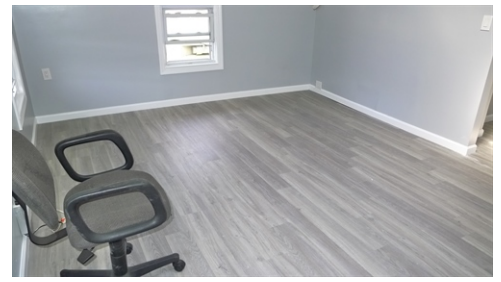

Second Floor Office space

\$ 2,000

697 Central Park Ave, 2nd Floor, Scarsdale, NY 10583

- » Deposit: 4000
- » MLS #: H809279
- » Lease/Rental | 500 ft²
- » More Info: [697CentralParkAve2ndFloor.IsForSale.com](https://www.royalfinehomes.com/697CentralParkAve2ndFloor.IsForSale.com)