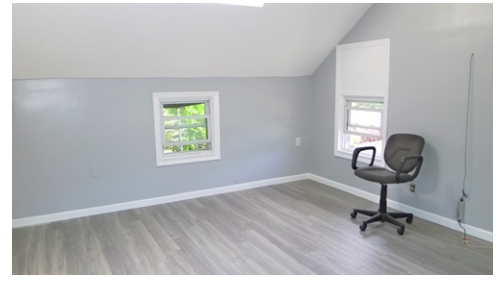

Second Floor Office space

\$ 2,000

697 Central Park Ave, 2nd Floor, Scarsdale, NY 10583

- » Deposit: 4000
- » MLS #: H809279
- » Lease/Rental | 500 ft²
- » More Info: [697CentralParkAve2ndFloor.IsForSale.com](https://www.royalfinehomes.com/697CentralParkAve2ndFloor.IsForSale.com)